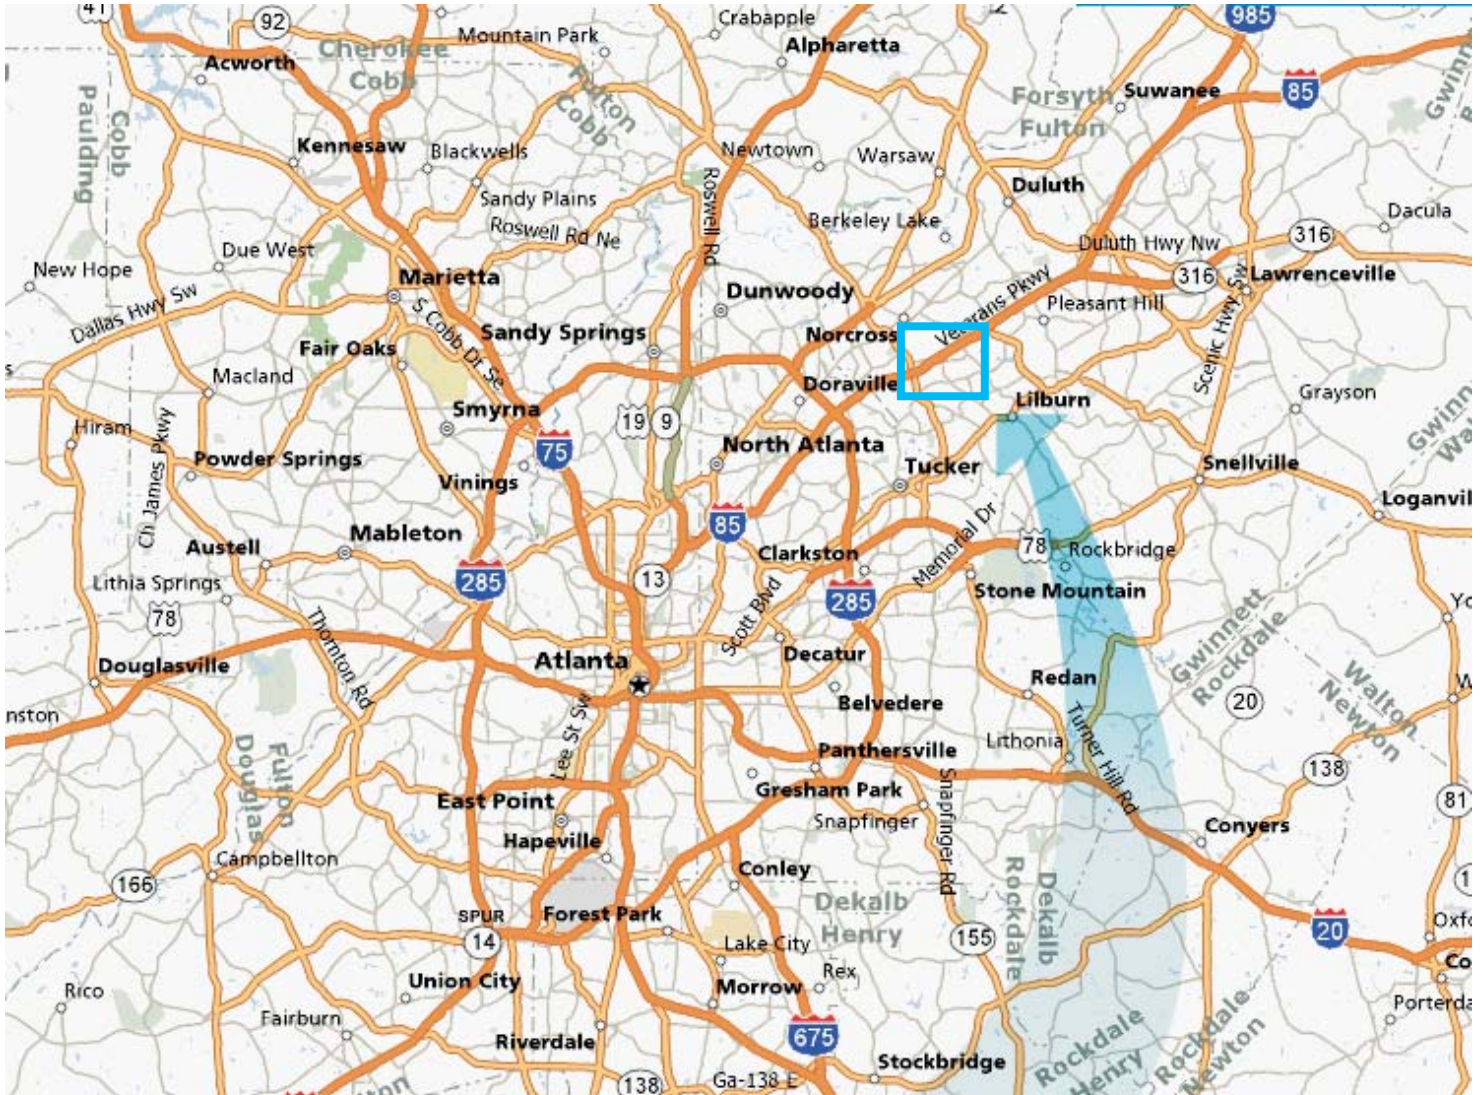

## FROM THE SOUTH WEST:

Take Interstate 85 north to Indian Trail-Lilburn Road (Exit 101). Take the ramp towards Lilburn. Merge onto Indian Trail Lilburn Road. Turn right onto Oakbrook Parkway NW. Turn right onto Jeurgens CT NW.

## FROM THE NORTH EAST:

Take Interstate 85 south to Indian Trail-Lilburn Road (Exit 101). Turn left onto Indian Trail Lilburn Road. Turn right onto Oakbrook Parkway NW. Turn right onto Jeurgens CT NW.